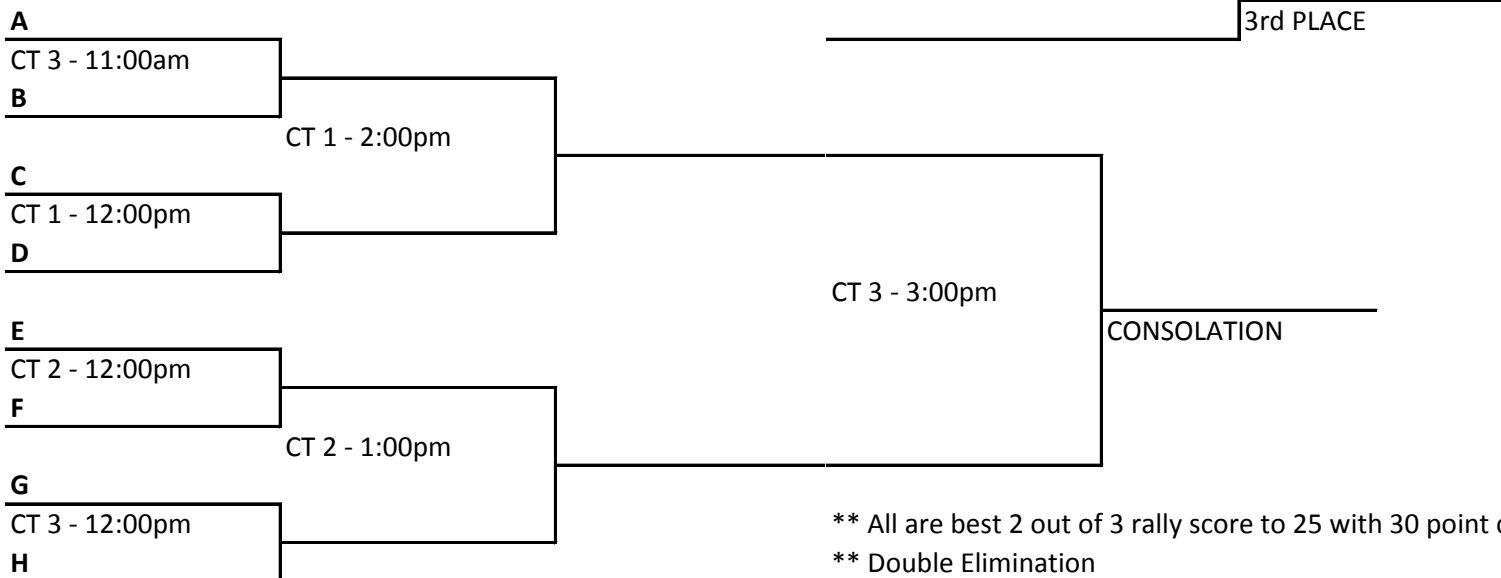

6. New Caney

Pool 3

7. Oak Ridge

8. Bellville

9. Livingston

Pool 4

10. Houston Reagan

11. Conroe

Court 3	
Time	Opponent
4:30 pm	11 vs 12
5:45pm	10 vs 11
7:00pm	2 vs 3
8:15pm	10 vs 12

MONTGOMERY VARSITY VOLLEYBALL TOURNAMENT

Saturday, August 22, 2009

Winner's Bracket

Challenger Bracket

** All are best 2 out of 3 rally score to 25 with 30 point cap

** Double Elimination