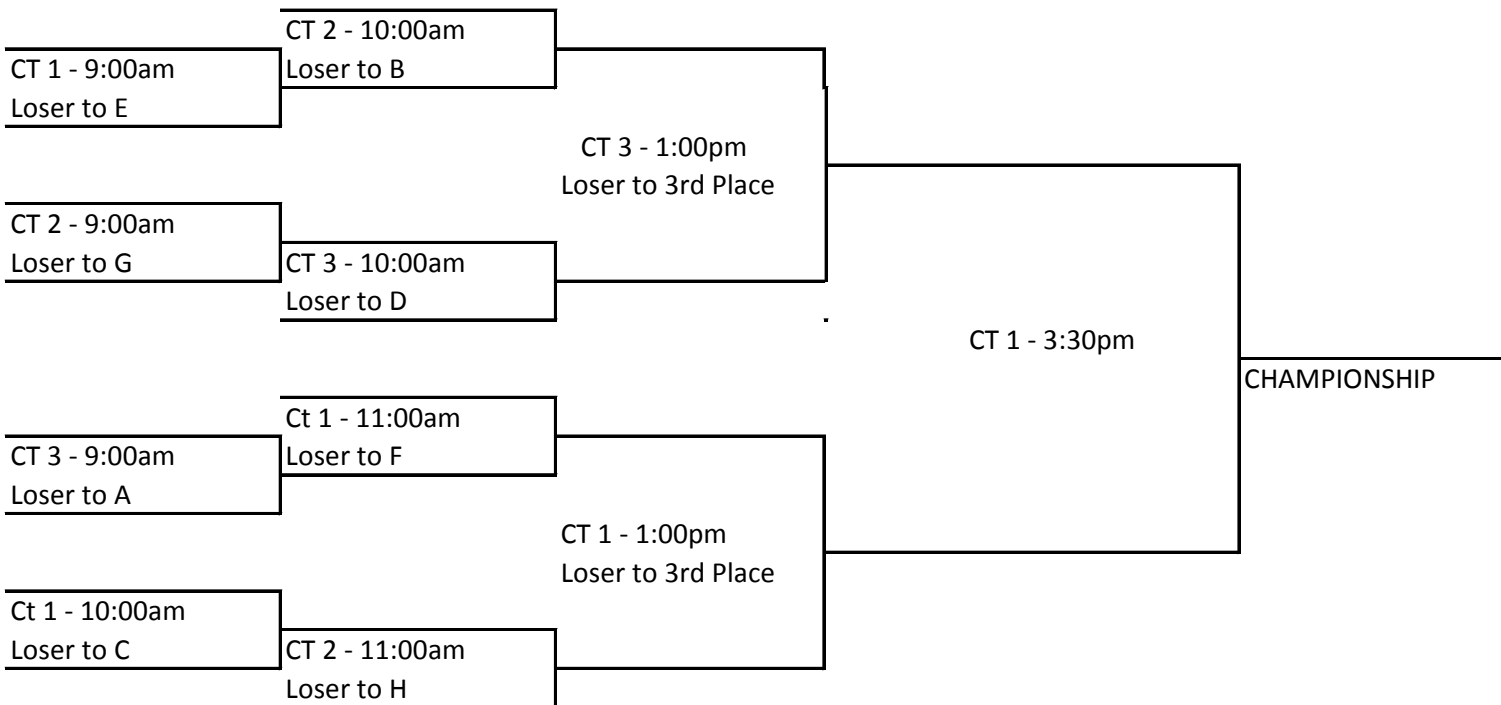

MONTGOMERY VARSITY VOLLEYBALL TOURNAMENT

Saturday, August 22, 2009

Winner's Bracket